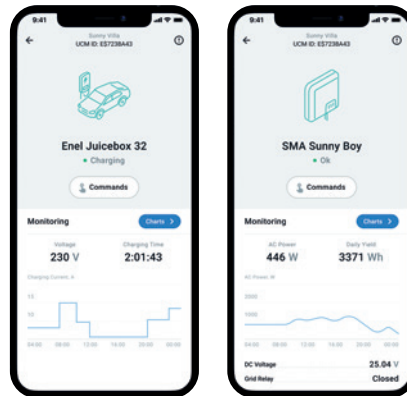

Germany

Reinhardtstr. 35
10117 Berlin

Energiewende 1
48369 Saerbeck

Italy

Via Lavoria 56/G
56040 Crespina Lor. (PI)