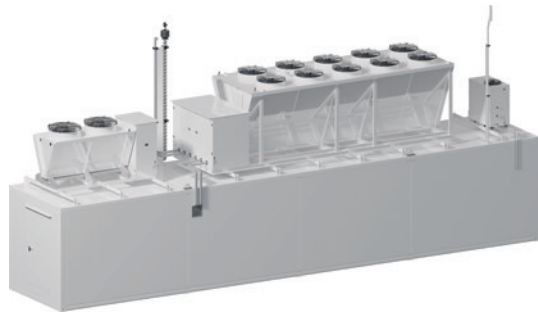

AEM Multicore™

Specifications

- ≡ Production rate 450kg/24 h
- ≡ Hydrogen purity 99.999 % (with optional dryer)
- ≡ Outlet pressure up to 35 barg
- ≡ Available as 500 kW or 1 MW solutions
- ≡ Largely pre-assembled for fast commissioning
- ≡ Rapid reaction time to intermittent renewables

EMS Toolkit

Open-Source Energy Management
with Full Support of **OPC UA**

- ≡ Take your energy system control to an absolutely new level of intelligence.
- ≡ Balance your energy loads and storage from different sources – as well as hydrogen production – based on energy prices, availability or CO₂ footprint.
- ≡ Any energy device can be integrated into the Enapter Cloud platform using the Enapter Blueprints open-source technology.
- ≡ A growing collection of Blueprints for integrating many devices can be found at marketplace.enapter.com.