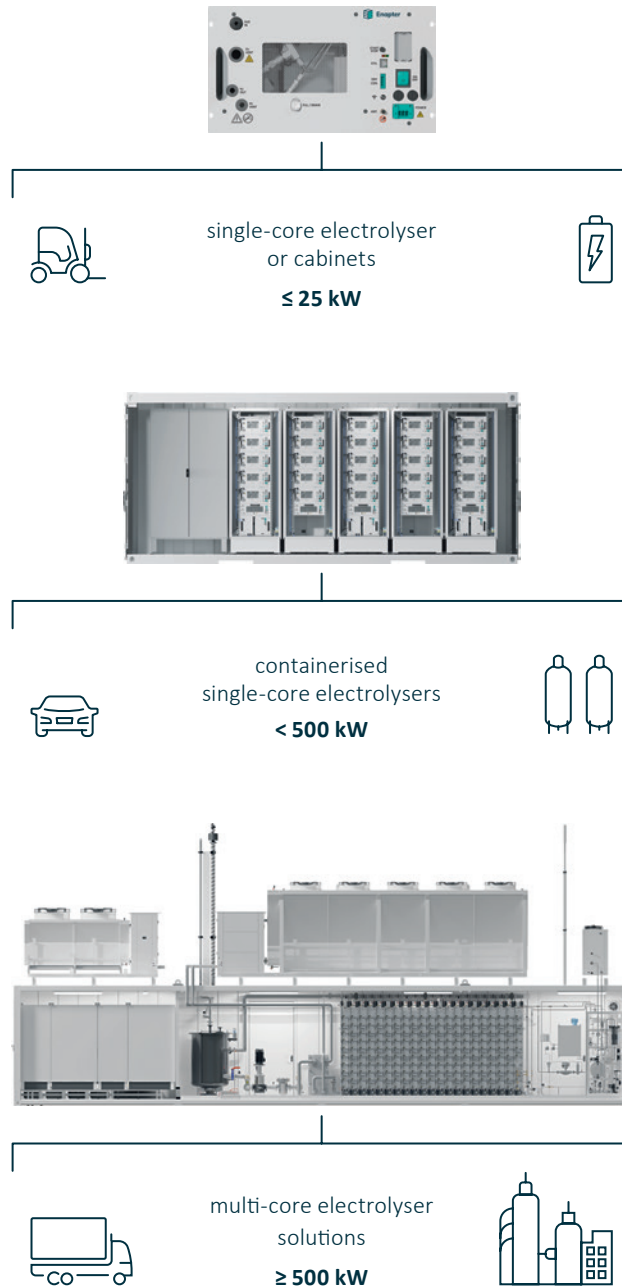

The AEM pioneer

We manufacture the first commercial AEM electrolyzers on the market

Smart. Simple. Scalable.
www.enapter.com

Smart. Simple. Scalable.

Deploy your system and produce green hydrogen anywhere for any application with Enapter's plug-and-play modules.

Applications and use cases

AEM Electrolysers are already used around the world in a wide range of applications.

- ≡ 3,000+ electrolyzers shipped
- ≡ by 300+ customers
- ≡ across 50+ countries so far