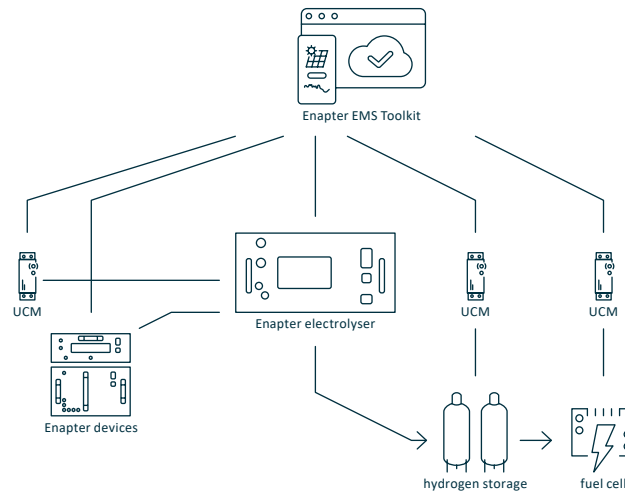

### Specifications

- ≡ Production rate 1kg/24 h
- ≡ Hydrogen purity 99.999 % (with optional dryer)
- ≡ Outlet pressure up to 35 barg
- ≡ Available as air-cooled and liquid-cooled solutions
- ≡ AC and DC variants
- ≡ Quick and easy installation (OPC UA ready)
- ≡ Stackable up to 500 kW
- ≡ Rapid reaction time to intermittent renewables

### Specifications

- ≡ Production rate 450kg/24 h
- ≡ Hydrogen purity 99.999 % (with optional dryer)
- ≡ Outlet pressure up to 35 barg
- ≡ Available as 500 kW or 1 MW solutions
- ≡ Largely pre-assembled for fast commissioning
- ≡ Rapid reaction time to intermittent renewables

## EMS Toolkit

Open-Source Energy Management  
with Full Support of **OPC UA**

- ≡ Take your energy system control to an absolutely new level of intelligence.
- ≡ Balance your energy loads and storage from different sources – as well as hydrogen production – based on energy prices, availability or CO<sub>2</sub> footprint.
- ≡ Any energy device can be integrated into the Enapter Cloud platform using the Enapter Blueprints open-source technology.
- ≡ A growing collection of Blueprints for integrating many devices can be found at [marketplace.enapter.com](https://marketplace.enapter.com).